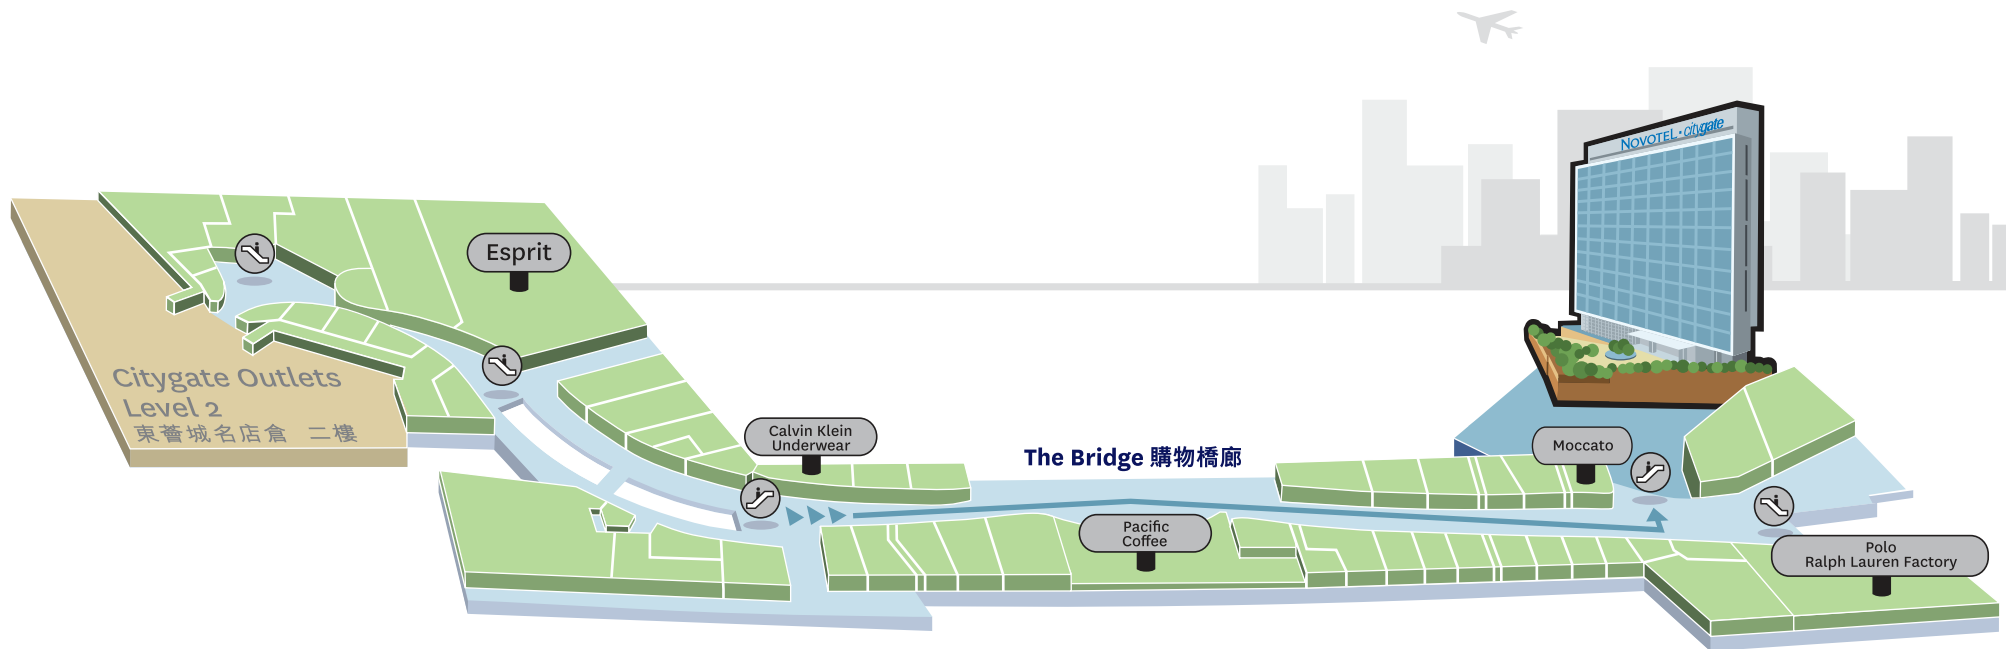

NOVOTEL CITYGATE HONG KONG

諾富特東薈城酒店

Walking Direction

From Tung Chung MTR Station to Hotel's Entrance
on Citygate Outlets Level 2

1. Tung Chung MTR Station Exit C
2. Enter Citygate Outlets and take escalator up to Level 2
3. Walk along the bridge and hotel's entrance is on your left hand side
4. Take escalator to hotel lobby

步行指引

由東涌地鐵站至東薈城名店倉2樓酒店入口

1. 東涌地鐵站C出口
2. 乘扶手電梯東薈城名店倉2樓
3. 向前步行至購物橋廊，酒店入口設於左邊
4. 沿扶手電梯至酒店大堂